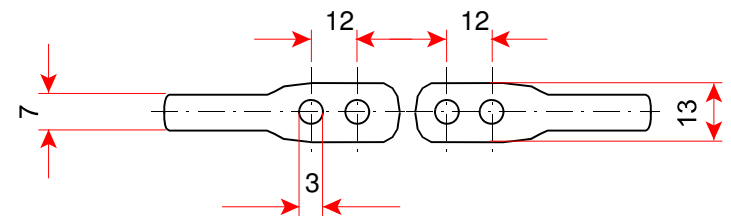

**Hand Gun with wooden Stock,
Tiber Hand Gun
ca. 1430**

Bernisches Historisches Museum

Copyright 09.2005, Peter H. Kunz, CH-8200 Schaffhausen

Übersicht

- 1 Original Tiber Hand Gun, ca. 1430, right Side, Photo
- 2 Original Tiber Hand Gun, ca. 1430, left Side, Photo
- 3 Original Tiber Hand Gun, ca. 1430, Details, Photo
- 4 Tiber Hand Gun, Main Dimensions, Drawing
- 5 Multilayer Steel Barrel, Main Dimensions, Drawing
- 6 Replica Oak Stock, Main Dimensions, Drawing
- 7 Replica Metall Fittings, Drawing
- 8 Replica Tiber Hand Gun, right Side View, Photo
- 9 Replica, Muzzle Area, Photo

Tiber Hand Gun, ca. 1430, right Side

Tiber Hand Gun, ca. 1430, left Side

Tiber Hand Gun, ca. 1430, Details

Tiber Hand Gun, ca. 1430

Main Dimensions

Historical Museum Berne

Tiber Hand Gun, ca. 1430
 Replica Metall Fittings