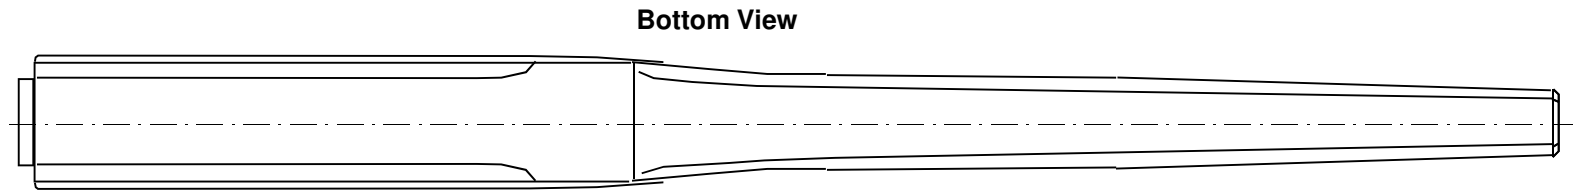

**Hand Gun with wooden Stock,
Tiber Hand Gun
ca. 1430**

Bernisches Historisches Museum

Copyright 09.2005, Peter H. Kunz, CH-8200 Schaffhausen

Übersicht

- 1 Original Tiber Hand Gun, ca. 1430, right Side, Photo
- 2 Original Tiber Hand Gun, ca. 1430, left Side, Photo
- 3 Original Tiber Hand Gun, ca. 1430, Details, Photo
- 4 Tiber Hand Gun, Main Dimensions, Drawing
- 5 Multilayer Steel Barrel, Main Dimensions, Drawing
- 6 Replica Oak Stock, Main Dimensions, Drawing
- 7 Replica Metall Fittings, Drawing
- 8 Replica Tiber Hand Gun, right Side View, Photo
- 9 Replica, Muzzle Area, Photo

Tiber Hand Gun, ca. 1430, right Side

Tiber Hand Gun, ca. 1430, left Side

Tiber Hand Gun, ca. 1430, Details

Tiber Hand Gun, ca. 1430

Main Dimensions

Historical Museum Berne

Tiber Hand Gun, ca. 1430
 Replica Metall Fittings