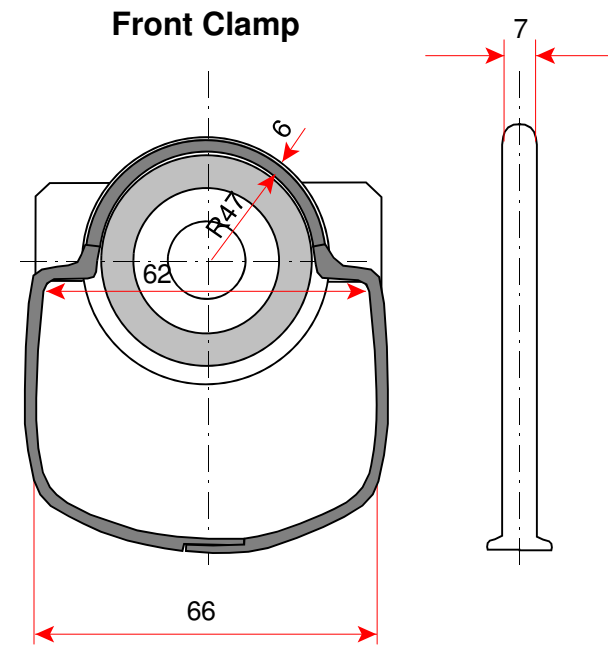

**Hand Gun with wooden Stock,
Tiber Hand Gun
ca. 1430**

Bernisches Historisches Museum

Copyright 09.2005, Peter H. Kunz, CH-8200 Schaffhausen

Übersicht

- 1 Original Tiber Hand Gun, ca. 1430, right Side, Photo
- 2 Original Tiber Hand Gun, ca. 1430, left Side, Photo
- 3 Original Tiber Hand Gun, ca. 1430, Details, Photo
- 4 Tiber Hand Gun, Main Dimensions, Drawing
- 5 Multilayer Steel Barrel, Main Dimensions, Drawing
- 6 Replica Oak Stock, Main Dimensions, Drawing
- 7 Replica Metall Fittings, Drawing
- 8 Replica Tiber Hand Gun, right Side View, Photo
- 9 Replica, Muzzle Area, Photo

Tiber Hand Gun, ca. 1430, right Side

Tiber Hand Gun, ca. 1430, left Side

Tiber Hand Gun, ca. 1430, Details

Tiber Hand Gun, ca. 1430

Main Dimensions

Historical Museum Berne

Tiber Hand Gun, ca. 1430
 Replica Metall Fittings