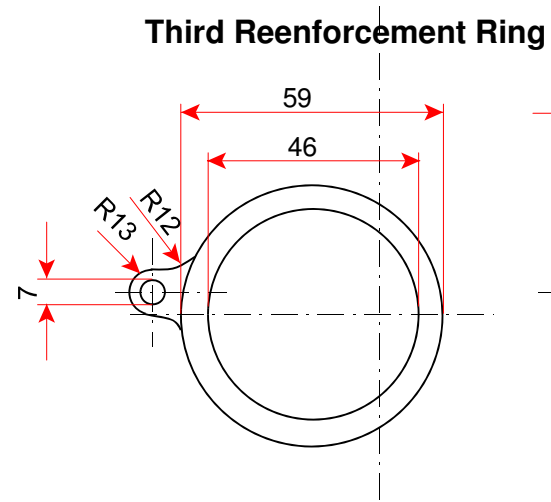

**Hand Gun with wooden Stock,
Tiber Hand Gun
ca. 1430**

Bernisches Historisches Museum

Copyright 09.2005, Peter H. Kunz, CH-8200 Schaffhausen

Übersicht

- 1 Original Tiber Hand Gun, ca. 1430, right Side, Photo
- 2 Original Tiber Hand Gun, ca. 1430, left Side, Photo
- 3 Original Tiber Hand Gun, ca. 1430, Details, Photo
- 4 Tiber Hand Gun, Main Dimensions, Drawing
- 5 Multilayer Steel Barrel, Main Dimensions, Drawing
- 6 Replica Oak Stock, Main Dimensions, Drawing
- 7 Replica Metall Fittings, Drawing
- 8 Replica Tiber Hand Gun, right Side View, Photo
- 9 Replica, Muzzle Area, Photo

Tiber Hand Gun, ca. 1430, right Side

Tiber Hand Gun, ca. 1430, left Side

Tiber Hand Gun, ca. 1430, Details

Tiber Hand Gun, ca. 1430

Main Dimensions

Historical Museum Berne

Tiber Hand Gun, ca. 1430
 Replica Metall Fittings