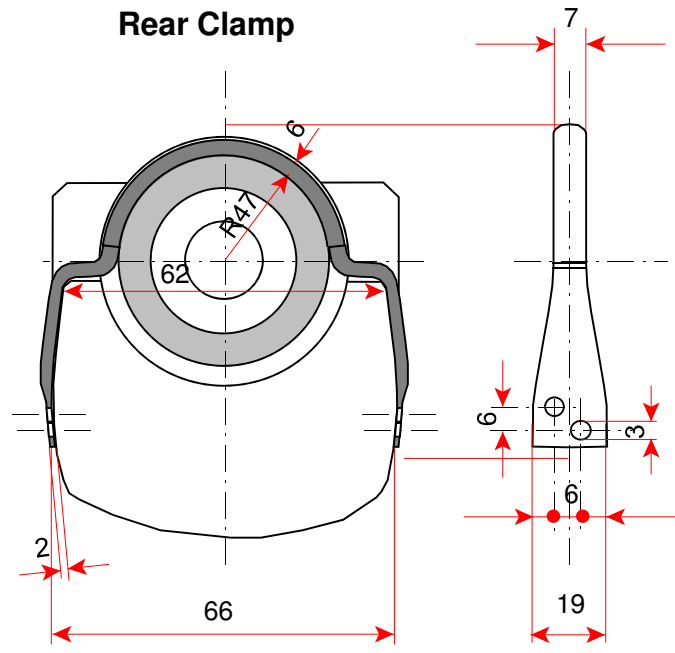

**Hand Gun with wooden Stock,
Tiber Hand Gun
ca. 1430**

Bernisches Historisches Museum

Copyright 09.2005, Peter H. Kunz, CH-8200 Schaffhausen

Übersicht

- 1 Original Tiber Hand Gun, ca. 1430, right Side, Photo
- 2 Original Tiber Hand Gun, ca. 1430, left Side, Photo
- 3 Original Tiber Hand Gun, ca. 1430, Details, Photo
- 4 Tiber Hand Gun, Main Dimensions, Drawing
- 5 Multilayer Steel Barrel, Main Dimensions, Drawing
- 6 Replica Oak Stock, Main Dimensions, Drawing
- 7 Replica Metall Fittings, Drawing
- 8 Replica Tiber Hand Gun, right Side View, Photo
- 9 Replica, Muzzle Area, Photo

Tiber Hand Gun, ca. 1430, right Side

Tiber Hand Gun, ca. 1430, left Side

Tiber Hand Gun, ca. 1430, Details

Tiber Hand Gun, ca. 1430

Main Dimensions

Historical Museum Berne

Tiber Hand Gun, ca. 1430
 Replica Metall Fittings