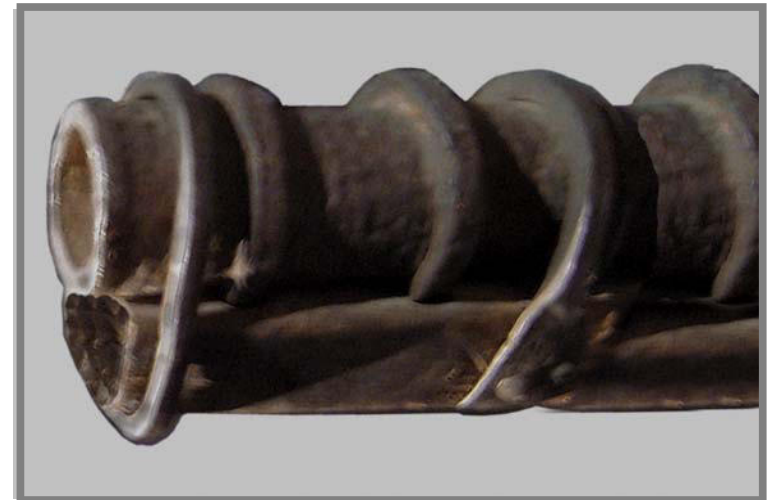

**Hand Gun with wooden Stock,
Tiber Hand Gun
ca. 1430**

Bernisches Historisches Museum

Copyright 09.2005, Peter H. Kunz, CH-8200 Schaffhausen

Übersicht

- 1 Original Tiber Hand Gun, ca. 1430, right Side, Photo
- 2 Original Tiber Hand Gun, ca. 1430, left Side, Photo
- 3 Original Tiber Hand Gun, ca. 1430, Details, Photo
- 4 Tiber Hand Gun, Main Dimensions, Drawing
- 5 Multilayer Steel Barrel, Main Dimensions, Drawing
- 6 Replica Oak Stock, Main Dimensions, Drawing
- 7 Replica Metall Fittings, Drawing
- 8 Replica Tiber Hand Gun, right Side View, Photo
- 9 Replica, Muzzle Area, Photo

Tiber Hand Gun, ca. 1430, right Side

Tiber Hand Gun, ca. 1430, left Side

Tiber Hand Gun, ca. 1430, Details

Tiber Hand Gun, ca. 1430

Main Dimensions

Historical Museum Berne

Tiber Hand Gun, ca. 1430
 Replica Metall Fittings