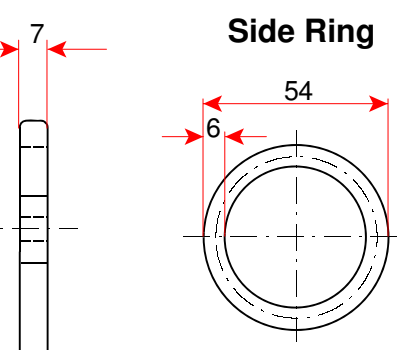

**Hand Gun with wooden Stock,
Tiber Hand Gun
ca. 1430**

Bernisches Historisches Museum

Copyright 09.2005, Peter H. Kunz, CH-8200 Schaffhausen

Übersicht

- 1 Original Tiber Hand Gun, ca. 1430, right Side, Photo
- 2 Original Tiber Hand Gun, ca. 1430, left Side, Photo
- 3 Original Tiber Hand Gun, ca. 1430, Details, Photo
- 4 Tiber Hand Gun, Main Dimensions, Drawing
- 5 Multilayer Steel Barrel, Main Dimensions, Drawing
- 6 Replica Oak Stock, Main Dimensions, Drawing
- 7 Replica Metall Fittings, Drawing
- 8 Replica Tiber Hand Gun, right Side View, Photo
- 9 Replica, Muzzle Area, Photo

Tiber Hand Gun, ca. 1430, right Side

Tiber Hand Gun, ca. 1430, left Side

Tiber Hand Gun, ca. 1430, Details

Tiber Hand Gun, ca. 1430

Main Dimensions

Historical Museum Berne

Tiber Hand Gun, ca. 1430
 Replica Metall Fittings