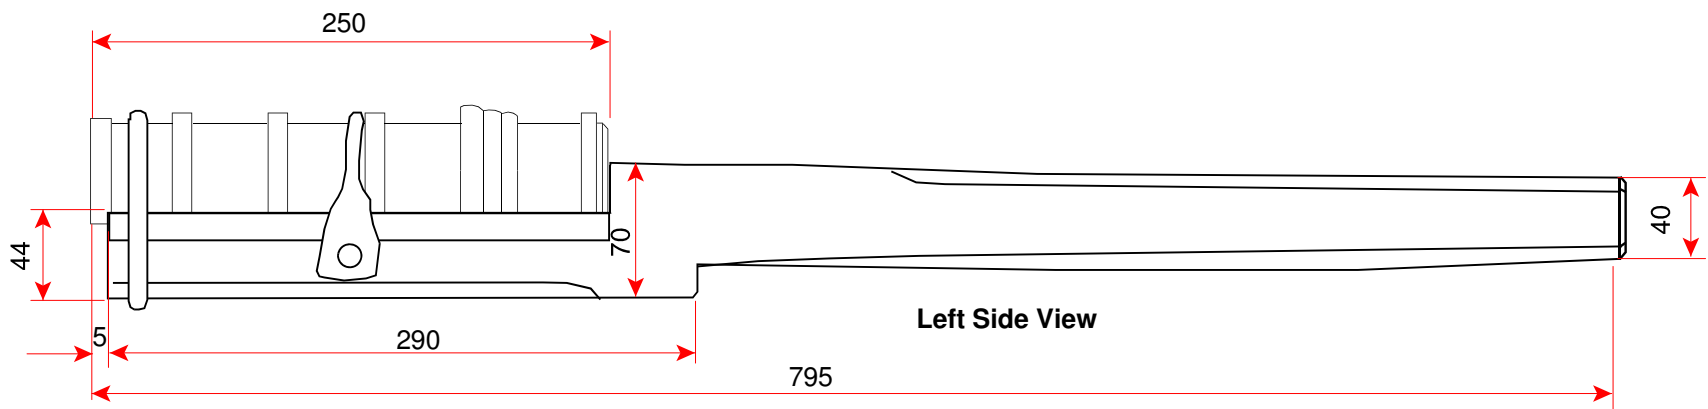

**Hand Gun with wooden Stock,
Tiber Hand Gun
ca. 1430**

Bernisches Historisches Museum

Copyright 09.2005, Peter H. Kunz, CH-8200 Schaffhausen

Übersicht

- 1 Original Tiber Hand Gun, ca. 1430, right Side, Photo
- 2 Original Tiber Hand Gun, ca. 1430, left Side, Photo
- 3 Original Tiber Hand Gun, ca. 1430, Details, Photo
- 4 Tiber Hand Gun, Main Dimensions, Drawing
- 5 Multilayer Steel Barrel, Main Dimensions, Drawing
- 6 Replica Oak Stock, Main Dimensions, Drawing
- 7 Replica Metall Fittings, Drawing
- 8 Replica Tiber Hand Gun, right Side View, Photo
- 9 Replica, Muzzle Area, Photo

Tiber Hand Gun, ca. 1430, right Side

Tiber Hand Gun, ca. 1430, left Side

Tiber Hand Gun, ca. 1430, Details

Tiber Hand Gun, ca. 1430

Main Dimensions

Historical Museum Berne

Tiber Hand Gun, ca. 1430
 Replica Metall Fittings