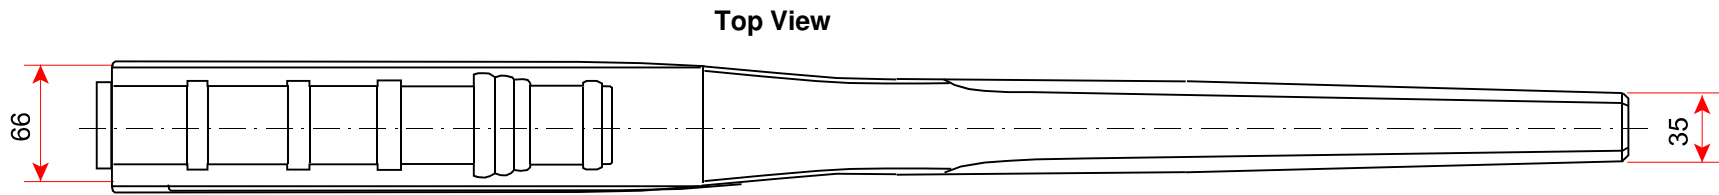

**Hand Gun with wooden Stock,
Tiber Hand Gun
ca. 1430**

Bernisches Historisches Museum

Copyright 09.2005, Peter H. Kunz, CH-8200 Schaffhausen

Übersicht

- 1 Original Tiber Hand Gun, ca. 1430, right Side, Photo
- 2 Original Tiber Hand Gun, ca. 1430, left Side, Photo
- 3 Original Tiber Hand Gun, ca. 1430, Details, Photo
- 4 Tiber Hand Gun, Main Dimensions, Drawing
- 5 Multilayer Steel Barrel, Main Dimensions, Drawing
- 6 Replica Oak Stock, Main Dimensions, Drawing
- 7 Replica Metall Fittings, Drawing
- 8 Replica Tiber Hand Gun, right Side View, Photo
- 9 Replica, Muzzle Area, Photo

Tiber Hand Gun, ca. 1430, right Side

Tiber Hand Gun, ca. 1430, left Side

Tiber Hand Gun, ca. 1430, Details

Tiber Hand Gun, ca. 1430

Main Dimensions

Historical Museum Berne

Tiber Hand Gun, ca. 1430
 Replica Metall Fittings